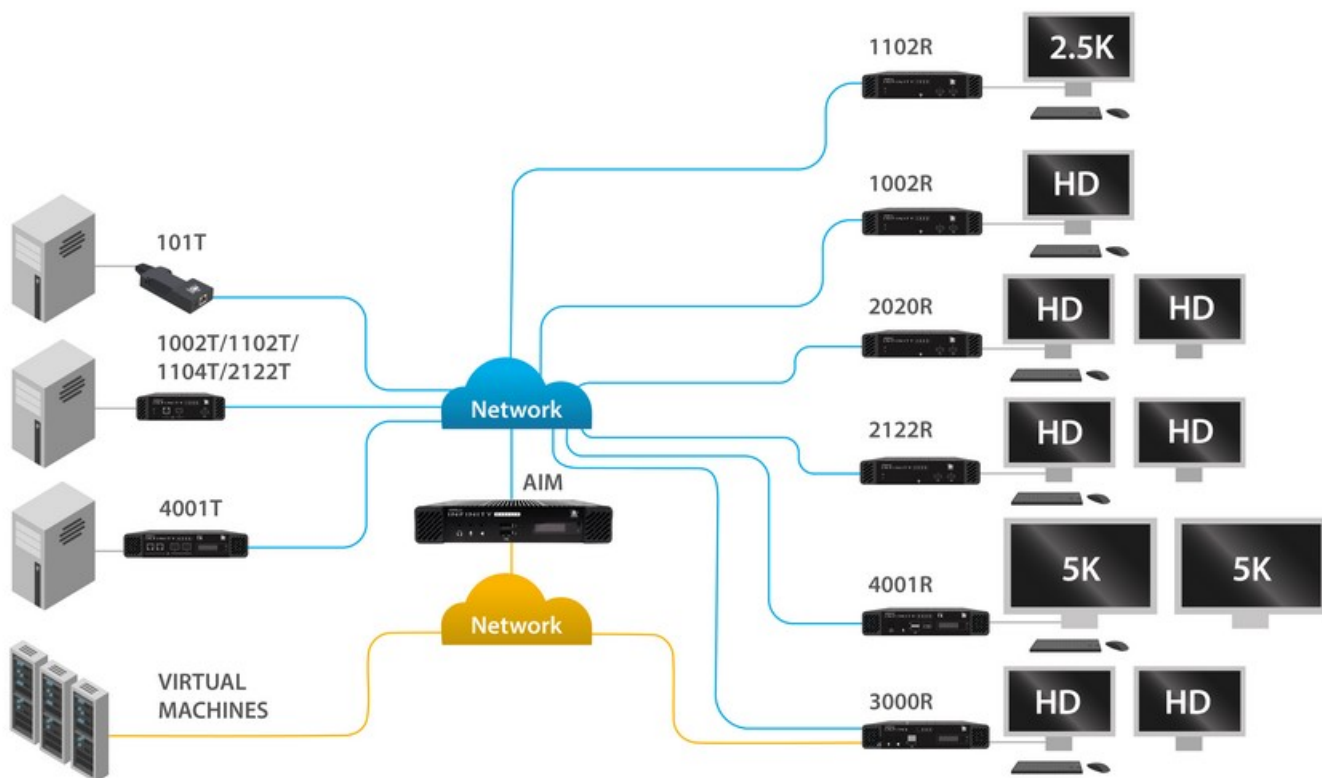

ADDERLink Infinity

High Performance IP KVM Powering Real-Time, Pixel Perfect, Control of Devices Anywhere on your Network, Anywhere in the World

The multi award-winning ADDERLink INFINITY range gives your business infinite opportunities. It is designed to enhance your operational effectiveness, improve inter-team collaboration, streamline IT workflows, secure your network and so much more.

Trusted by organizations around the world, the ADDERLink INFINITY range can be used as a point-to-point extender, or as an IP KVM matrix utilizing your existing IP network, to give thousands of users real-time access to their computers - no matter where they are based.

| | | | | audio jack |
|---------------------------|--|-----|---------------------------------|---|
| ALIF1002R | 1 @ up to 1920x1200 | DVI | Receivers 4-Port USB 2.0 hub | Bi-directional analog via 2 x 3.5mm audio jack |
| ALIF1102R | 1 @ up to 2560x1600 | DP | 4-Port USB 2.0 hub | Bi-directional analog via 2 x 3.5mm audio jack |
| ALIF2020R | 2 @ up to 1920x1200 | DVI | 4-Port USB 2.0 hub | Bi-directional analog via 2 x 3.5mm audio jack |
| ALIF2122R | 2 @ up to 1920x1200 / 1 @ up to 2560x1600 | DP | 4-Port USB 2.0 hub | Bi-directional analog via 2 x 3.5mm audio jack |
| ALIF3000R | 2 @ up to 1920x1200 / 1 @ up to 2560x1600 | DP | 4-Port USB 2.0 hub | Bi-directional analog via 2 x 3.5mm audio jack |
| ALIF4001R | 2 @ up to 5120x2880 | DP | 5-Port USB 2.0 hub | DisplayPort digital audio plus bi-directional analog via 2 x 3,5mm audio jack |
| | | | | 1 x RJ45, 1 x RS232 SFP |
| | | | | 1 x RJ45, 1 x RS232 (via USB Converter) |
| | | | | 1 x RJ45, 1 x RS232 SFP |
| | | | | 1 x RJ45/SFP, 1 x RS232 (via USB Converter) |
| | | | | 1 x RJ45 1 x SFP Virtual Machine Access |
| | | | | 2 x SFP+ RS232 (via USB Converter) |